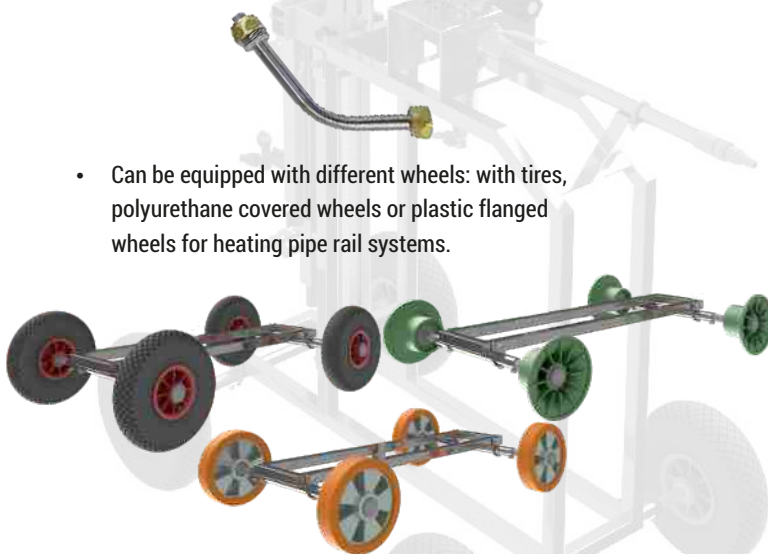

### The body

- compact design and easy to manoeuvre
- made of stainless steel

### Equipment

- manometer
- pressure regulator
- 3-way selecting valve
- filter
- trigger gun
- mast with height adjustment
- adjustable axles

### Options

- Special elbow for spraying under the leaves

- Can be equipped with different wheels: with tires, polyurethane covered wheels or plastic flanged wheels for heating pipe rail systems.