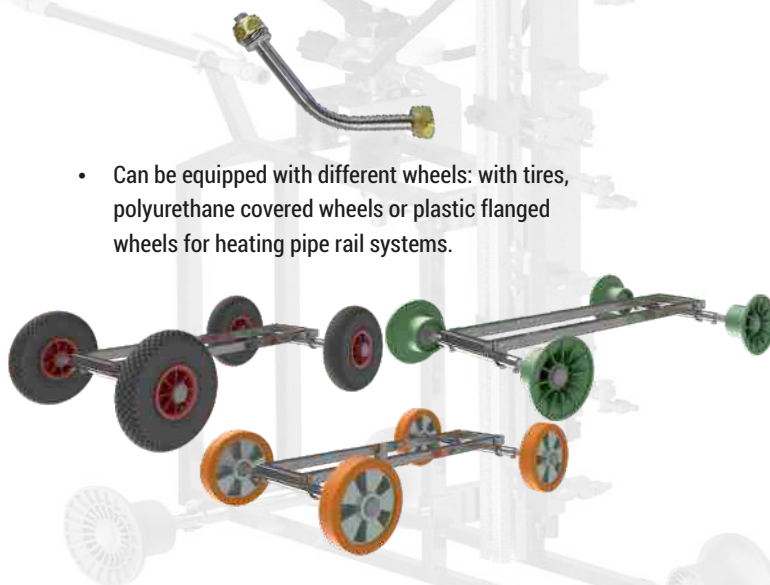

Professional spraying of greenhouse plants with regard to high precision and effectiveness of spraying while maintaining high work efficiency!

Technical specifications

Min./max. mast height (cm)	140 / 340
Dimensions cart (mm)	1334/821/CC+93
Recommended pump capacity	36 l with 50 bar
Weight of cart	about 30-40 kg

The body

- compact design and easy to manoeuvre
- made of stainless steel

Equipment

	LM-01	LM-02
manometer	—	✓
pressure regulator	—	✓
3-way selecting valve	—	✓
filter	—	✓
trigger gun	✓	✓
mast with height adjustment	✓	✓
adjustable axles	✓	✓

Options

- Special elbow for spraying under the leafes
- Can be equipped with different wheels: with tires, polyurethane covered wheels or plastic flanged wheels for heating pipe rail systems.

General info

- Construction of mast made with acid-proof steel
- Bracket with height adjustment allows optimum adjustment of the spray height (range)
- Individual adjustable nozzles can be set in three positions. Each of them can be closed separately.
- Nozzles are made of a material resistant to chemicals, with ceramic inserts ensuring durability.
- Spacing of the rings with the rim can be easily adjusted to suit different heating pipe systems.